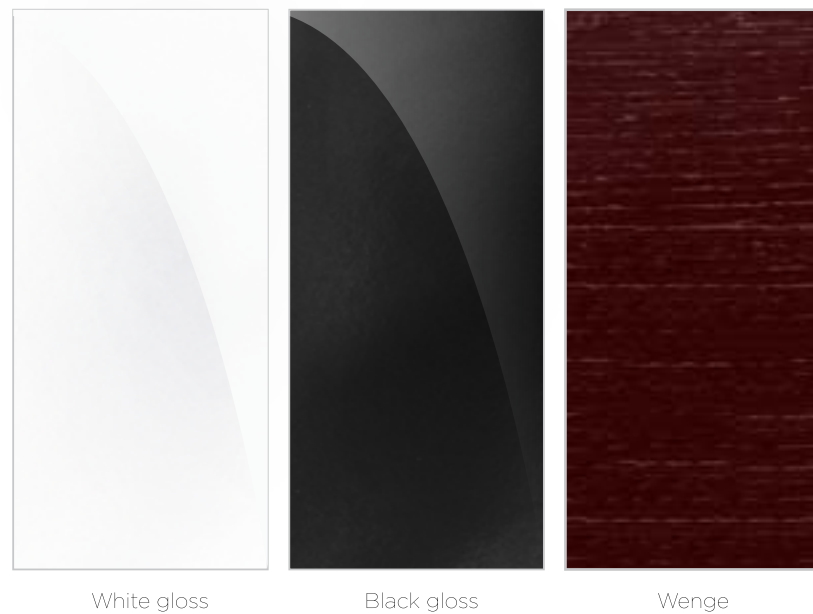

Varnish samplers