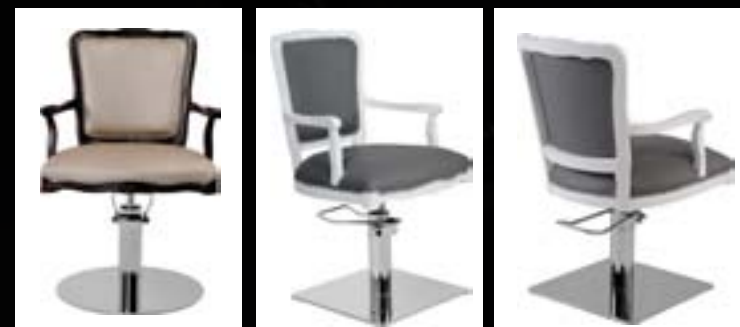

BELLINI

styling chair

Dimensions:

Seat width total: **62 cm**
Inside Seat width: **50 cm**
Height Total: **37 cm**
Inside backrest height: **30 cm**
Depth: **43 cm**

TANGO

styling chair

Dimensions:

Seat width total: **62 cm**
Inside Seat width: **46 cm**
Height Total: **34 cm**
Inside backrest height: **45 cm**
Depth: **52 cm**

ROTO

styling chair

Dimensions:

Seat width total: **57 cm**
Inside Seat width: **48 cm**
Height Total: **49 cm**
Inside backrest height: **39 cm**
Depth: **45 cm**

ASTI

styling chair

Dimensions:

Seat width total: **65 cm**
Inside Seat width: **45 cm**
Inside backrest height: **40 cm**
Depth: **53 cm**

PRINCE

styling chair

Dimensions:

Seat width total: **55 cm**
Inside Seat width: **47 cm**
Height Total: **53 cm**
Inside backrest height: **40 cm**
Depth: **50 cm**

MAGIC

styling chair

Dimensions:
Seat width total: **63 cm**
Inside Seat width: **49 cm**
Height Total: **51 cm**
Inside backrest height: **40 cm**
Depth: **41 cm**