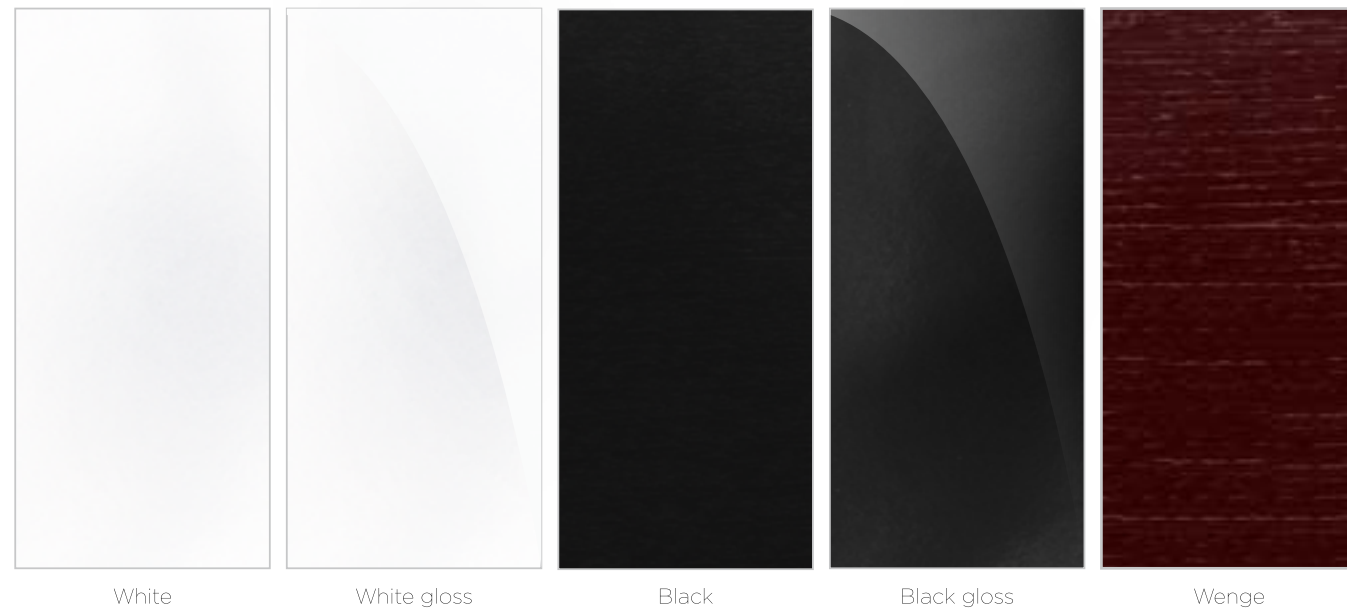

SAMPLERS

Prefinished board sampler