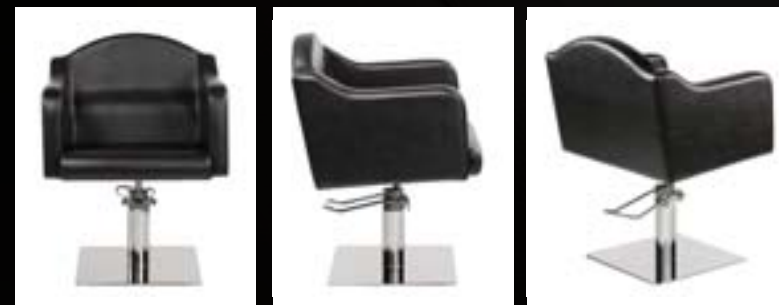

SIRIO

styling chair

OPEN BACKREST FOR EASY CLEANING

Dimensions:

Seat width total: **70 cm**
Inside Seat width: **50 cm**
Height Total: **43 cm**
Inside backrest height: **32 cm**
Depth: **45 cm**

ESPAÑIA

styling chair

Dimensions:

Seat width total: **62 cm**
Inside Seat width: **49 cm**
Height Total: **47 cm**
Inside backrest height: **39 cm**
Depth: **44 cm**

SLIM

styling chair

Dimensions:

Seat width total: **48 cm**
Inside Seat width: **46 cm**
Height Total: **44 cm**
Inside backrest height: **41 cm**
Depth: **39 cm**

QUBO

styling chair

Dimensions:

Seat width total: 70 cm
Inside Seat width: 50 cm
Height Total: 51 cm
Inside backrest height: 37 cm
Depth: 50 cm

MAREA

styling chair

Dimensions:

Seat width total: **58 cm**
Inside Seat width: **45 cm**
Height Total: **42 cm**
Inside backrest height: **37 cm**
Depth: **46 cm**